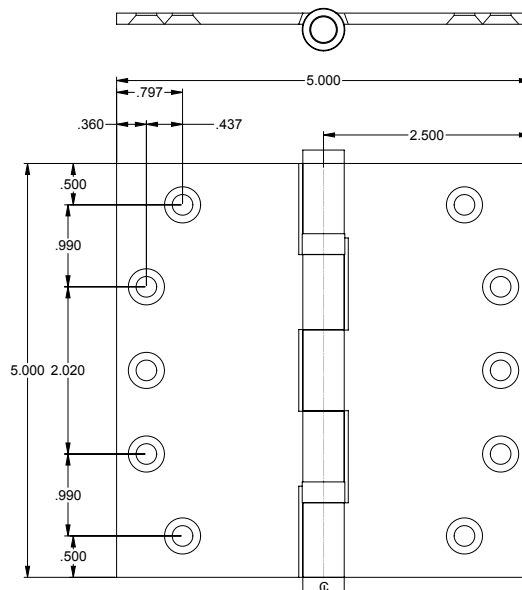

# GSH 5050 BB SOLID BRASS HINGE 5" X 5" BB

**Gallery™**  
specialty hardware ltd.

[GallerySpecialty.com](http://GallerySpecialty.com)

1.800.267.1236

- Ball Bearing
- Smooth Operation
- Screws Included
- 3.7mm Thick
- C3, C10B, C15, and C17A