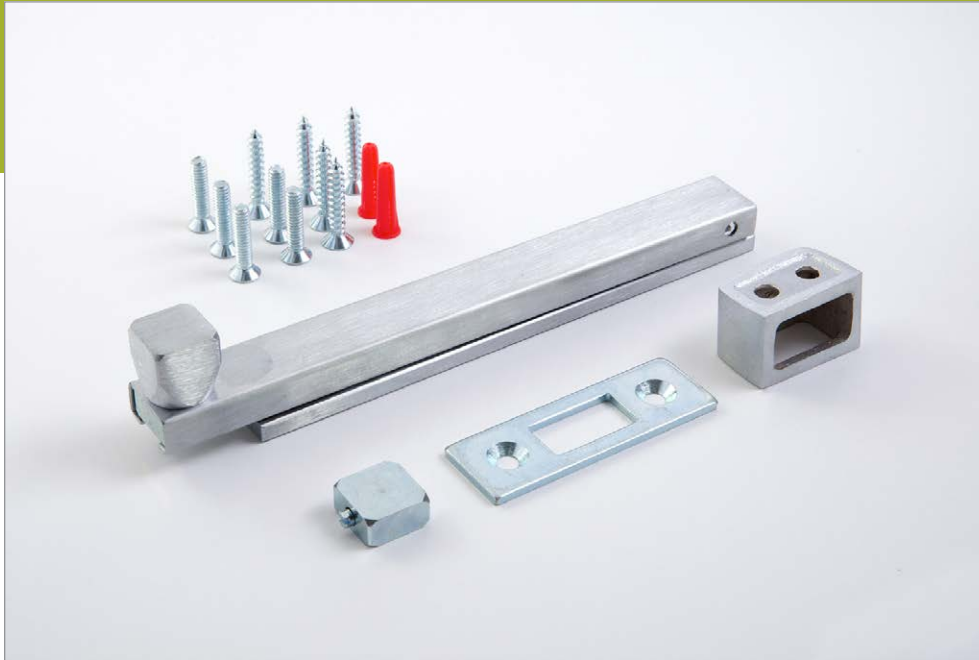

GSH 70 T/B SURFACE BOLT C/W TOP AND BOTTOM STRIKE

GallerySpecialty.com
1.800.267.1236

- Wrought Steel
- Universal Mounting
- C26D

676 Petrolia Road, Toronto, ON, Canada M3J 2V2
Tel: 416.667.9593 Fax: 416.667.0806
Email: info@galleryspecialty.com