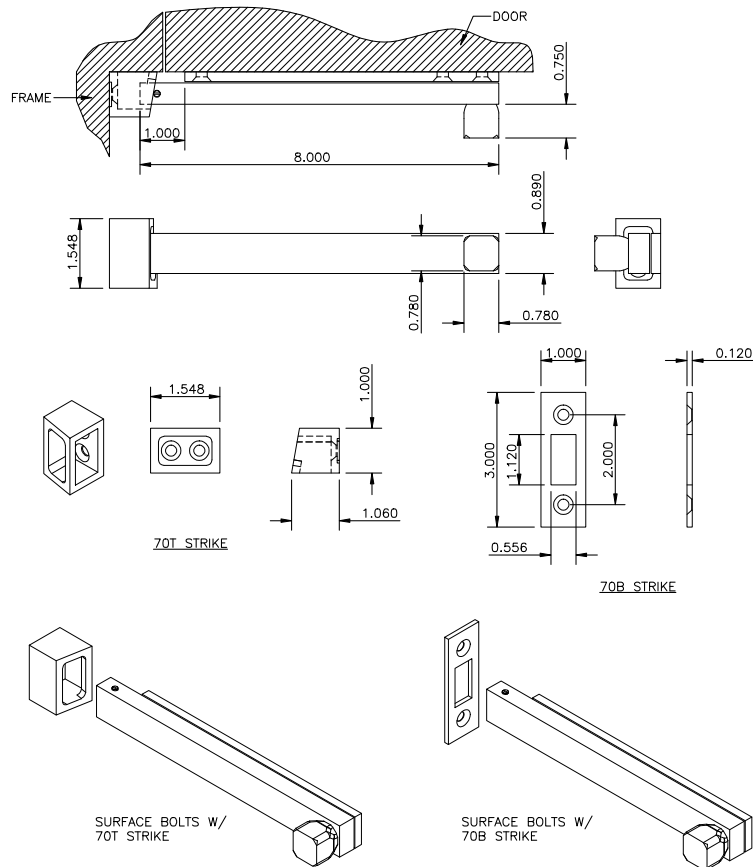

GSH 70 T/B SURFACE BOLT C/W TOP AND BOTTOM STRIKE

GallerySpecialty.com
1.800.267.1236

- Wrought Steel
- Universal Mounting
- C26D

676 Petrolia Road, Toronto, ON, Canada M3J 2V2
Tel: 416.667.9593 Fax: 416.667.0806
Email: info@galleryspecialty.com