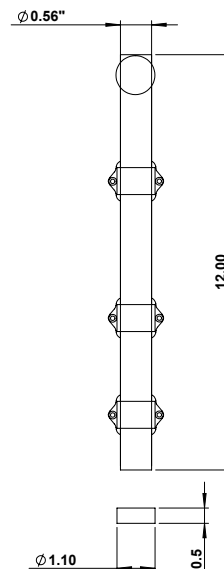

# GSH 72 DUTCH BOLT 12"

**Gallery™**  
specialty hardware ltd.

GallerySpecialty.com  
1.800.267.1236

- Cast Brass
- Surface Mounted
- Screws Included
- C3, C4, C26, and C26D

676 Petrolia Road, Toronto, ON, Canada M3J 2V2  
Tel: 416.667.9593 Fax: 416.667.0806  
Email: info@galleryspecialty.com