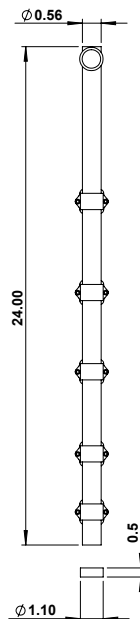

GSH 72 DUTCH BOLT 24"

GallerySpecialty.com
1.800.267.1236

- Cast Brass
- Surface Mounted
- Screws Included
- C3, C4, C26, and C26D

676 Petrolia Road, Toronto, ON, Canada M3J 2V2
Tel: 416.667.9593 Fax: 416.667.0806
Email: info@galleryspecialty.com