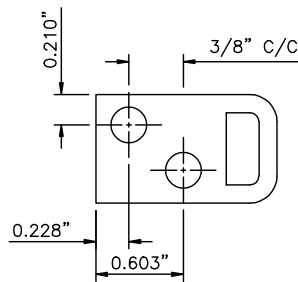

GSH 73 SOLID BRASS 3" STRAPLESS SURFACE BOLT

GallerySpecialty.com
1.800.267.1236

- Extruded Brass
- Screws included
- C3, C4, C10, C10B, C26, and C26D

GSH 73	A=3"
GSH 74	A=4"
GSH 75	A=5"
GSH 76	A=6"

676 Petrolia Road, Toronto, ON, Canada M3J 2V2
Tel: 416.667.9593 Fax: 416.667.0806
Email: info@galleryspecialty.com