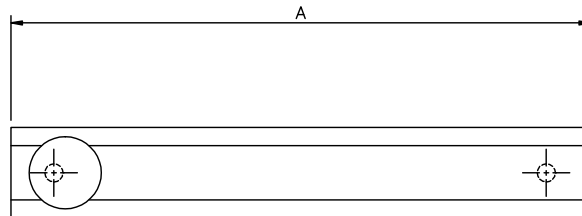

GSH 73 SOLID BRASS 3" STRAPLESS SURFACE BOLT

GallerySpecialty.com
1.800.267.1236

- Extruded Brass
- Screws included
- C3, C4, C10, C10B, C26, and C26D

GSH 73	A=3"
GSH 74	A=4"
GSH 75	A=5"
GSH 76	A=6"

676 Petrolia Road, Toronto, ON, Canada M3J 2V2
Tel: 416.667.9593 Fax: 416.667.0806
Email: info@galleryspecialty.com