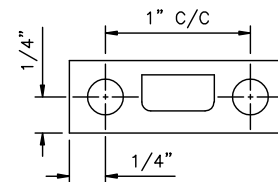

GSH 73 SOLID BRASS 3" STRAPLESS SURFACE BOLT

GallerySpecialty.com
1.800.267.1236

- Extruded Brass
- Screws included
- C3, C4, C10, C10B, C26, and C26D

GSH 73	A=3"
GSH 74	A=4"
GSH 75	A=5"
GSH 76	A=6"

676 Petrolia Road, Toronto, ON, Canada M3J 2V2
Tel: 416.667.9593 Fax: 416.667.0806
Email: info@galleryspecialty.com