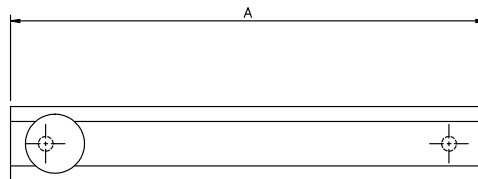

GSH 75 SOLID BRASS 5" STRAPLESS SURFACE BOLT

GallerySpecialty.com
1.800.267.1236

- Extruded Brass
- Screws Included
- C3, C4, C10, C10B, C26, and C26D

GSH 73	A=3"
GSH 74	A=4"
GSH 75	A=5"
GSH 76	A=6"

676 Petrolia Road, Toronto, ON, Canada M3J 2V2
Tel: 416.667.9593 Fax: 416.667.0806
Email: info@galleryspecialty.com