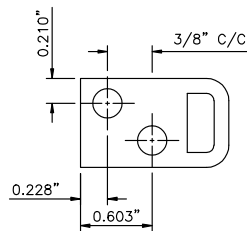

GSH 75 SOLID BRASS 5" STRAPLESS SURFACE BOLT

GallerySpecialty.com
1.800.267.1236

- Extruded Brass
- Screws Included
- C3, C4, C10, C10B, C26, and C26D

GSH 73	A=3"
GSH 74	A=4"
GSH 75	A=5"
GSH 76	A=6"

676 Petrolia Road, Toronto, ON, Canada M3J 2V2
Tel: 416.667.9593 Fax: 416.667.0806
Email: info@galleryspecialty.com