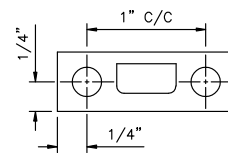

GSH 75 SOLID BRASS 5" STRAPLESS SURFACE BOLT

GallerySpecialty.com
1.800.267.1236

- Extruded Brass
- Screws Included
- C3, C4, C10, C10B, C26, and C26D

GSH 73	A=3"
GSH 74	A=4"
GSH 75	A=5"
GSH 76	A=6"

676 Petrolia Road, Toronto, ON, Canada M3J 2V2
Tel: 416.667.9593 Fax: 416.667.0806
Email: info@galleryspecialty.com