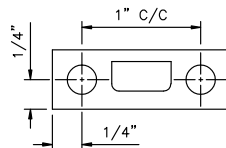

GSH 76 SOLID BRASS 6" STRAPLESS SURFACE BOLT

GallerySpecialty.com
1.800.267.1236

GSH 73	A=3"
GSH 74	A=4"
GSH 75	A=5"
GSH 76	A=6"

- Extruded Brass
- Screws Included
- C3, C4, C10, C10B, C26, and C26D

676 Petrolia Road, Toronto, ON, Canada M3J 2V2
Tel: 416.667.9593 Fax: 416.667.0806
Email: info@galleryspecialty.com