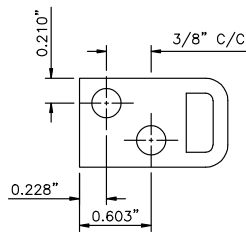

GSH 76 SOLID BRASS 6" STRAPLESS SURFACE BOLT

GallerySpecialty.com
1.800.267.1236

GSH 73	A=3"
GSH 74	A=4"
GSH 75	A=5"
GSH 76	A=6"

- Extruded Brass
- Screws Included
- C3, C4, C10, C10B, C26, and C26D

676 Petrolia Road, Toronto, ON, Canada M3J 2V2
Tel: 416.667.9593 Fax: 416.667.0806
Email: info@galleryspecialty.com