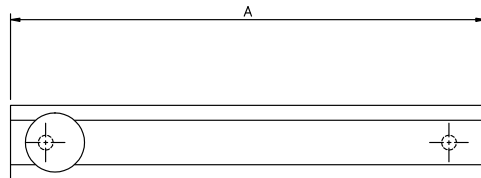

GSH 76 SOLID BRASS 6" STRAPLESS SURFACE BOLT

GallerySpecialty.com
1.800.267.1236

GSH 73	A=3"
GSH 74	A=4"
GSH 75	A=5"
GSH 76	A=6"

- Extruded Brass
- Screws Included
- C3, C4, C10, C10B, C26, and C26D

676 Petrolia Road, Toronto, ON, Canada M3J 2V2
Tel: 416.667.9593 Fax: 416.667.0806
Email: info@galleryspecialty.com