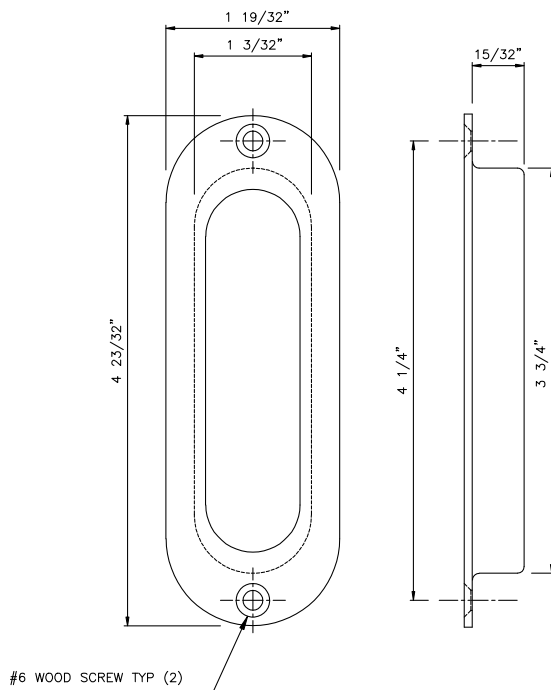

## GSH19 FLUSH PULL

GallerySpecialty.com  
1.800.267.1236

- Cast Brass or Bronze
- Grip Sloped Inwards for ease of Pulling
- Ideal for Louvered, Bi-folding or Wardrobe Doors Due to Low Profile
- Supplied with Screws
- C3, C5, C10B, C15A, C26, and C26D