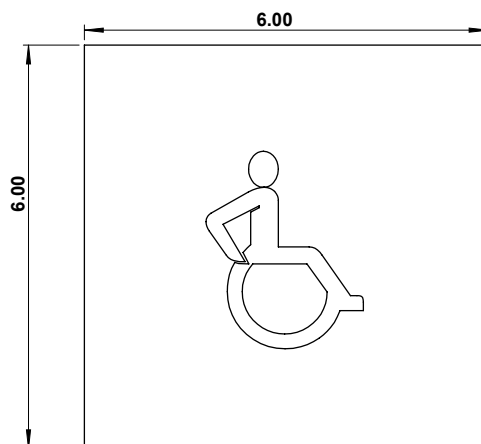

## SIGN #109 6" X 6" HANDICAP LOGO

**Gallery™**  
specialty hardware ltd.

GallerySpecialty.com  
1.800.267.1236

- Black and White
- Tape Mounting

676 Petrolia Road, Toronto, ON, Canada M3J 2V2  
Tel: 416.667.9593 Fax: 416.667.0806  
Email: info@galleryspecialty.com