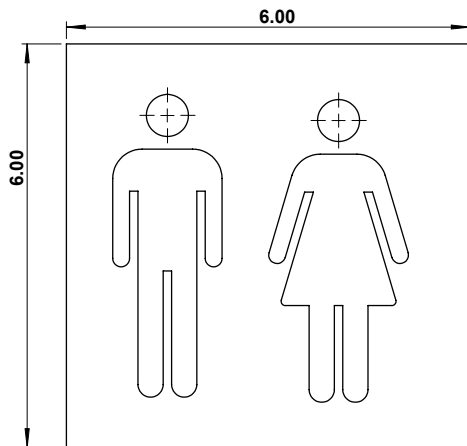

SIGN #110 6" X 6" X PICTO MAN / WOMAN

GallerySpecialty.com
1.800.267.1236

- Black and White
- Tape Mounting

676 Petrolia Road, Toronto, ON, Canada M3J 2V2
Tel: 416.667.9593 Fax: 416.667.0806
Email: info@galleryspecialty.com