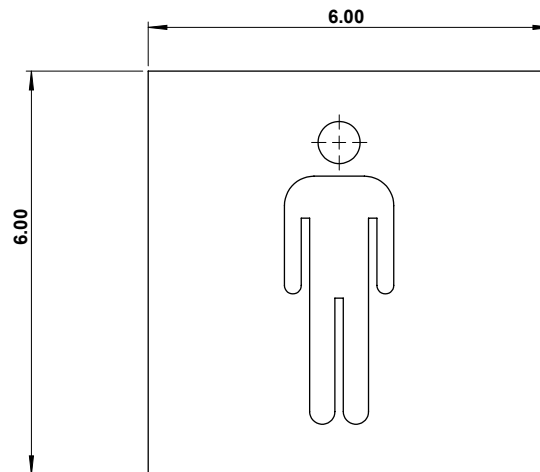

SIGN #113 6" X 6" PICTO MAN

Gallery™
specialty hardware ltd.

GallerySpecialty.com
1.800.267.1236

- Blue and White
- Tape Mounting

676 Petrolia Road, Toronto, ON, Canada M3J 2V2
Tel: 416.667.9593 Fax: 416.667.0806
Email: info@galleryspecialty.com