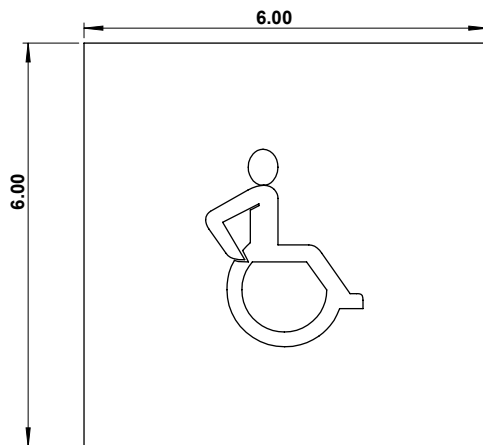

SIGN #114 6" X 6" PICTO HANDICAP LOGO

GallerySpecialty.com
1.800.267.1236

- Blue and White
- Tape Mounting

676 Petrolia Road, Toronto, ON, Canada M3J 2V2
Tel: 416.667.9593 Fax: 416.667.0806
Email: info@galleryspecialty.com