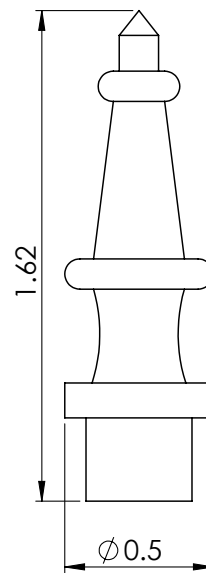

## STEEPLE TIPS (SF)

Gallery™  
specialty hardware ltd.

GallerySpecialty.com  
1.800.267.1236

- Machined Brass
- Screw on tip for solid brass hinges
- C3, C4, C5, C15, C15B, C26, C10B, C17A, and C19

STEEPLE (SF)