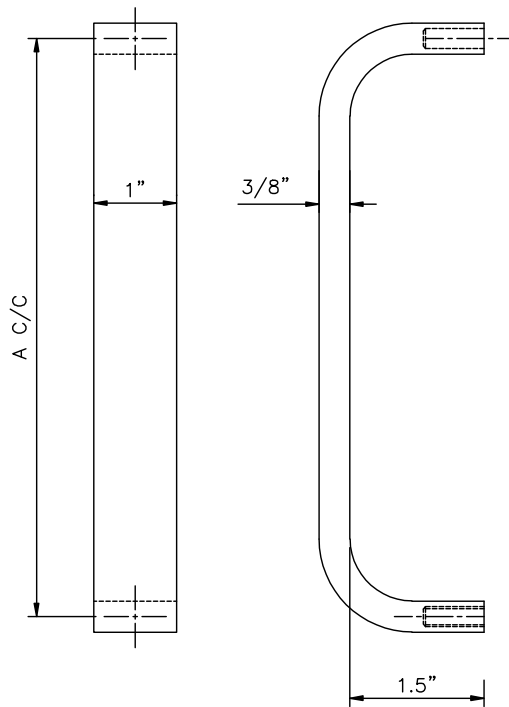

# GSH 1007 7"-1009 9"-1012 12"

GallerySpecialty.com  
1.800.267.1236

- Wrought Brass, Bronze, Aluminum and Stainless Steel
- Fasteners for 1 3/4" Door provided
- C3, C4, C9, C10, C10B, C14, C15, C26, C26D, C28 and C32D