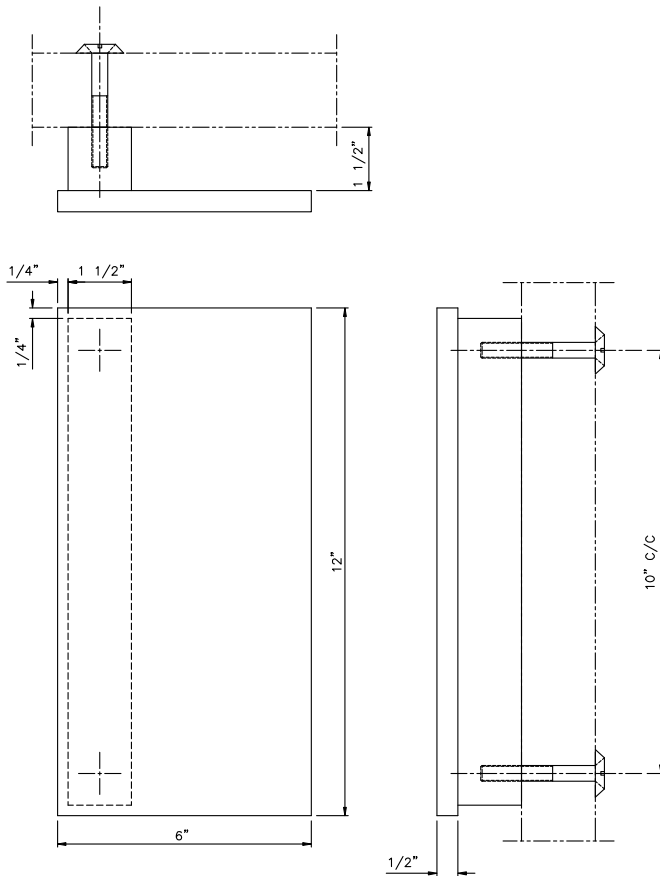

# GSH 105 DOOR PULL

GallerySpecialty.com  
1.800.267.1236

- Brass, Bronze, Stainless Steel, and Aluminum
- Screws for 1-3/4" Door Included
- C3, C4, C9, C10, C10B, C14, C15, C26, C26D, and C28

676 Petrolia Road, Toronto, ON, Canada M3J 2V2  
Tel: 416.667.9593 Fax: 416.667.0806  
Email: [info@galleryspecialty.com](mailto:info@galleryspecialty.com)