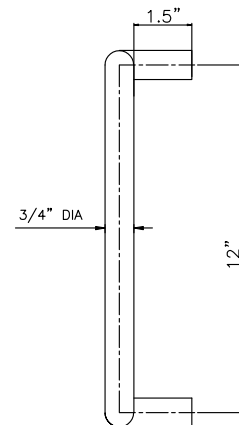

# GSH 1180 - (1, 2, 3 OR 4) 12" C/C

GallerySpecialty.com  
1.800.267.1236

- Wrought Brass, Bronze, Aluminum and Stainless Steel
- Fasteners for 1 3/4" Door provided
- C3, C4, C9, C10, C10B, C14, C15, C26, C26D, C28 and C32D
- 1=3/4" DIA
- 2=1" DIA
- 3=1-1/4" DIA
- 4=1-1/2" DIA