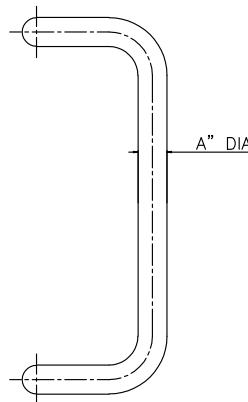

# GSH 1180 - (1, 2, 3 OR 4) 12" C/C

GallerySpecialty.com  
1.800.267.1236

- Wrought Brass, Bronze, Aluminum and Stainless Steel
- Fasteners for 1 3/4" Door provided
- C3, C4, C9, C10, C10B, C14, C15, C26, C26D, C28 and C32D
- 1=3/4" DIA
- 2=1" DIA
- 3=1-1/4" DIA
- 4=1-1/2" DIA