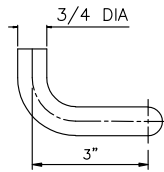

# GSH 1180 - (1, 2, 3 OR 4) 12" C/C

GallerySpecialty.com  
1.800.267.1236

- Wrought Brass, Bronze, Aluminum and Stainless Steel
- Fasteners for 1 3/4" Door provided
- C3, C4, C9, C10, C10B, C14, C15, C26, C26D, C28 and C32D
- 1=3/4" DIA
- 2=1" DIA
- 3=1-1/4" DIA
- 4=1-1/2" DIA