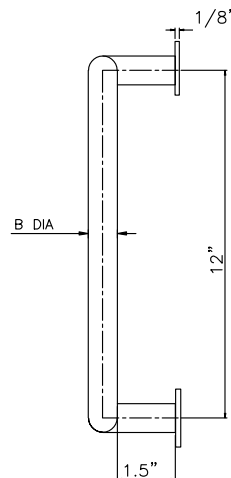

GSH 1181 - (1, 2, 3 OR 4) 12" C/C C/W 2" DIA ROSES

GallerySpecialty.com
1.800.267.1236

- Wrought Brass, Bronze, Aluminum and Stainless Steel
- Fasteners for 1 3/4" Door provided
- C3, C4, C9, C10, C10B, C14, C15, C26, C26D, C28 and C32D
- 1=3/4" DIA
- 2=1" DIA
- 3=1-1/4" DIA
- 4=1-1/2" DIA