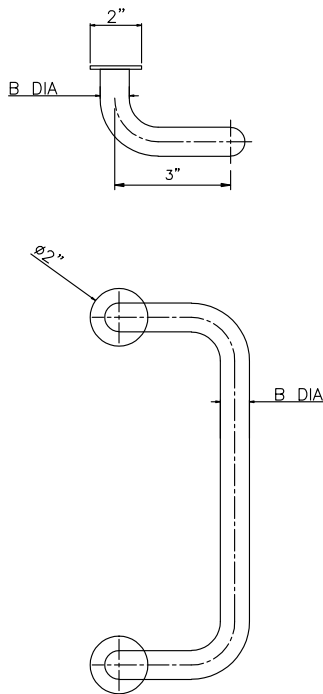

GSH 1181 - (1, 2, 3 OR 4) 12" C/C C/W 2" DIA ROSES

GallerySpecialty.com
1.800.267.1236

- Wrought Brass, Bronze, Aluminum and Stainless Steel
- Fasteners for 1 3/4" Door provided
- C3, C4, C9, C10, C10B, C14, C15, C26, C26D, C28 and C32D
- 1=3/4" DIA
- 2=1" DIA
- 3=1-1/4" DIA
- 4=1-1/2" DIA