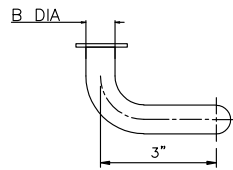

GSH 1182 - (1, 2, 3 OR 4) 12" C/C C/W PLATE

GallerySpecialty.com
1.800.267.1236

- Wrought Brass, Bronze, Aluminum and Stainless Steel
- Fasteners for 1 3/4" Door provided
- C3, C4, C9, C10, C10B, C14, C15, C26, C26D, C28 and C32D
- 1=3/4" DIA
- 2=1" DIA
- 3=1-1/4" DIA
- 4=1-1/2" DIA