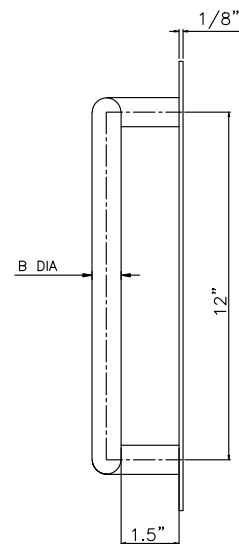

GSH 1182 - (1, 2, 3 OR 4) 12" C/C C/W PLATE

GallerySpecialty.com
1.800.267.1236

- Wrought Brass, Bronze, Aluminum and Stainless Steel
- Fasteners for 1 3/4" Door provided
- C3, C4, C9, C10, C10B, C14, C15, C26, C26D, C28 and C32D
- 1=3/4" DIA
- 2=1" DIA
- 3=1-1/4" DIA
- 4=1-1/2" DIA