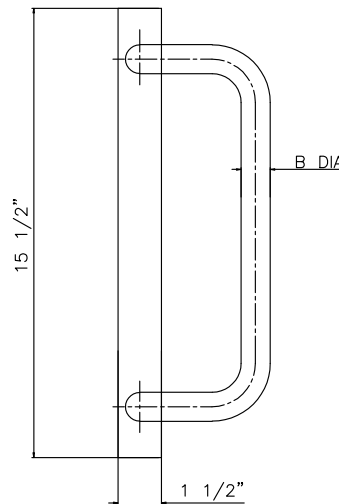

GSH 1182 - (1, 2, 3 OR 4) 12" C/C C/W PLATE

GallerySpecialty.com
1.800.267.1236

- Wrought Brass, Bronze, Aluminum and Stainless Steel
- Fasteners for 1 3/4" Door provided
- C3, C4, C9, C10, C10B, C14, C15, C26, C26D, C28 and C32D
- 1=3/4" DIA
- 2=1" DIA
- 3=1-1/4" DIA
- 4=1-1/2" DIA