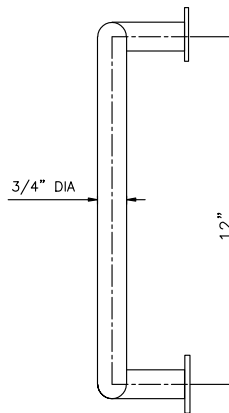

GSH 1184 - (1, 2, 3 OR 4) 12" C/C C/W 1 1/4" WASHERS

GallerySpecialty.com
1.800.267.1236

- Wrought Brass, Bronze, Aluminum and Stainless Steel
- Fasteners for 1 3/4" Door provided
- C3, C4, C9, C10, C10B, C14, C15, C26, C26D, C28 and C32D
- 1=3/4" DIA
- 2=1" DIA
- 3=1-1/4" DIA
- 4=1-1/2" DIA