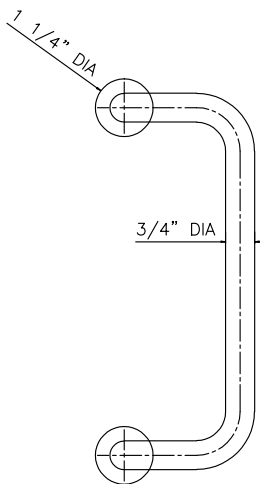

GSH 1184 - (1, 2, 3 OR 4) 12" C/C C/W 1 1/4" WASHERS

GallerySpecialty.com
1.800.267.1236

- Wrought Brass, Bronze, Aluminum and Stainless Steel
- Fasteners for 1 3/4" Door provided
- C3, C4, C9, C10, C10B, C14, C15, C26, C26D, C28 and C32D
- 1=3/4" DIA
- 2=1" DIA
- 3=1-1/4" DIA
- 4=1-1/2" DIA