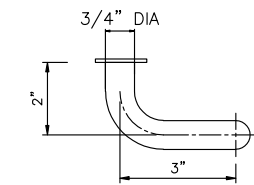

GSH 1184 - (1, 2, 3 OR 4) 12" C/C C/W 1 1/4" WASHERS

GallerySpecialty.com
1.800.267.1236

- Wrought Brass, Bronze, Aluminum and Stainless Steel
- Fasteners for 1 3/4" Door provided
- C3, C4, C9, C10, C10B, C14, C15, C26, C26D, C28 and C32D
- 1=3/4" DIA
- 2=1" DIA
- 3=1-1/4" DIA
- 4=1-1/2" DIA