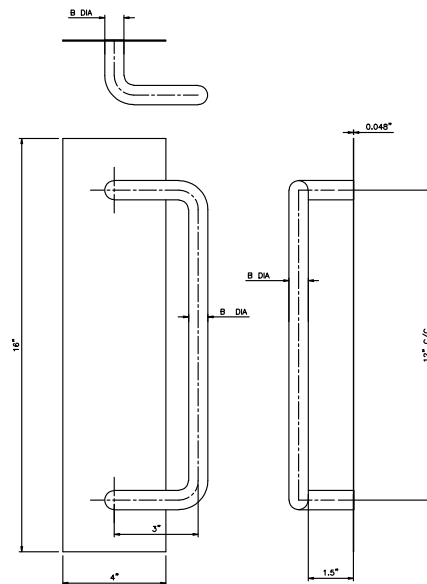

GSH 1185 - (1, 2, 3 OR 4) 12" C/C C/W PLATE

Gallery™
specialty hardware ltd.

GallerySpecialty.com
1.800.267.1236

- Wrought Brass, Bronze, Aluminum and Stainless Steel
- Fasteners for 1 3/4" Door provided
- C3, C4, C9, C10, C10B, C14, C15, C26, C26D, C28 and C32D
- 1=3/4" DIA
- 2=1" DIA
- 3=1-1/4" DIA
- 4=1-1/2" DIA