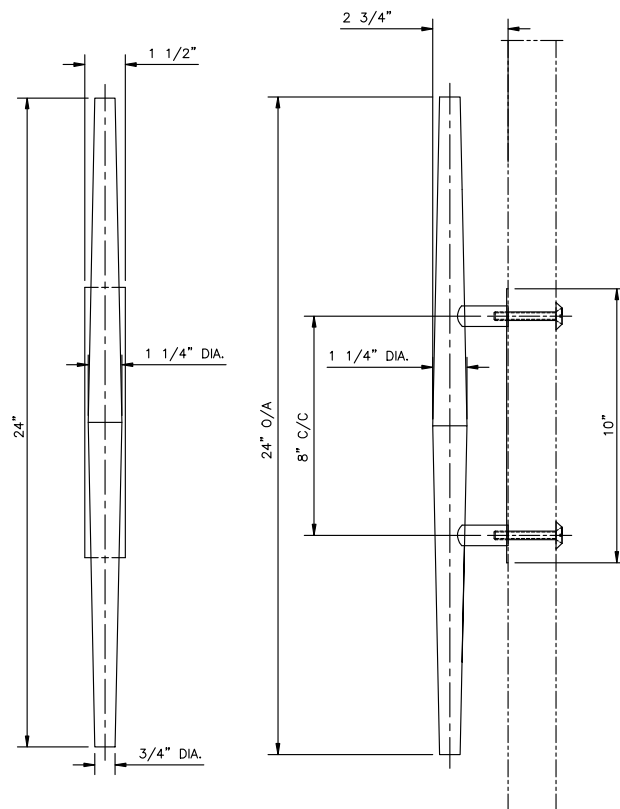

GSH 119 DOOR PULL

Gallery™
specialty hardware ltd.

GallerySpecialty.com
1.800.267.1236

- Brass, Bronze, Stainless Steel, and Aluminum
- Screws for 1-3/4" Door Included
- C3, C4, C9, C10, C10B, C14, C15, C26, C26D, C28, and C32D