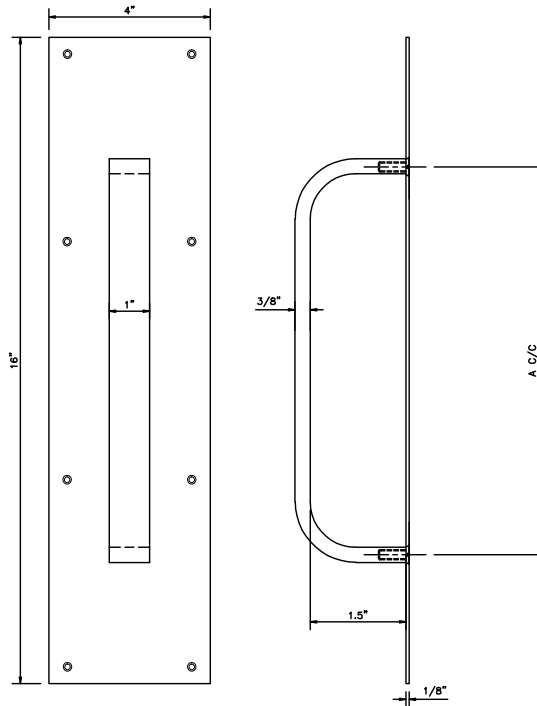

GSH 1207 7"-1209 9"-1212 12" C/W BP

Gallery™
specialty hardware ltd.

GallerySpecialty.com
1.800.267.1236

- Wrought Brass, Bronze, Aluminum and Stainless Steel
- Fastners for 1 3/4" Door provided
- C3, C4, C9, C10, C10B, C14, C15, C26, C26D, C28 and C32D