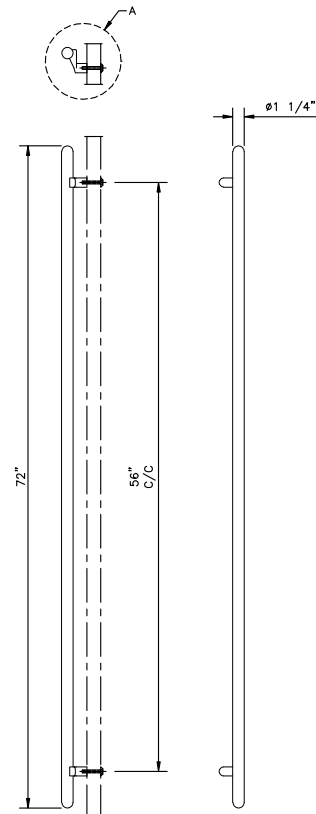

GSH 165 OFFSET LADDER PULL

GallerySpecialty.com
1.800.267.1236

- 1-1/4" DIA Brass, Bronze, Stainless Steel, and Aluminum
- Screws for 1-3/4" Door Included
- C3, C4, C9, C10, C10B, C14, C15, C26, C26D, C28, and C32D
- Also available in Flat Top – 165F