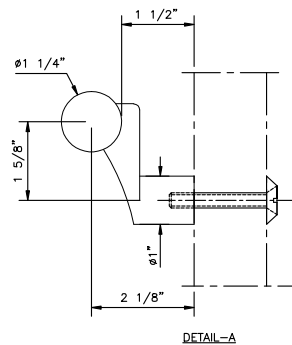

GSH 165 OFFSET LADDER PULL

GallerySpecialty.com
1.800.267.1236

- 1-1/4" DIA Brass, Bronze, Stainless Steel, and Aluminum
- Screws for 1-3/4" Door Included
- C3, C4, C9, C10, C10B, C14, C15, C26, C26D, C28, and C32D
- Also available in Flat Top – 165F