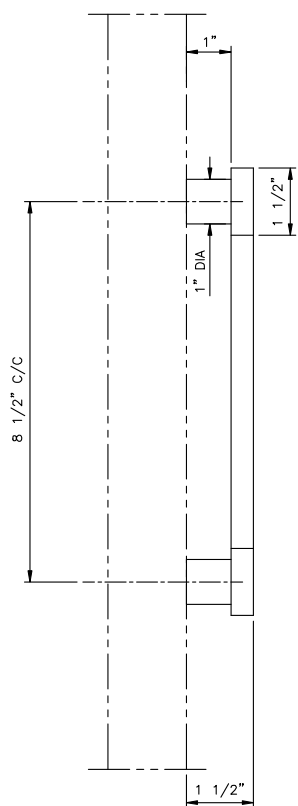

## GSH 168 "C" SHAPE PULL 8 1/2" C/C

GallerySpecialty.com

1.800.267.1236

- Brass, Bronze, Stainless Steel, and Aluminum
- Screws for 1-3/4" Door Included
- C3, C4, C9, C10, C10B, C14, C15, C26, C26D, C28, and C32D