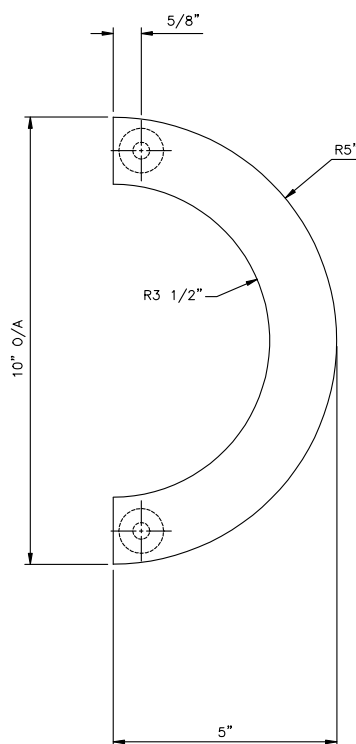

## GSH 168 "C" SHAPE PULL 8 1/2" C/C

GallerySpecialty.com

1.800.267.1236

- Brass, Bronze, Stainless Steel, and Aluminum
- Screws for 1-3/4" Door Included
- C3, C4, C9, C10, C10B, C14, C15, C26, C26D, C28, and C32D