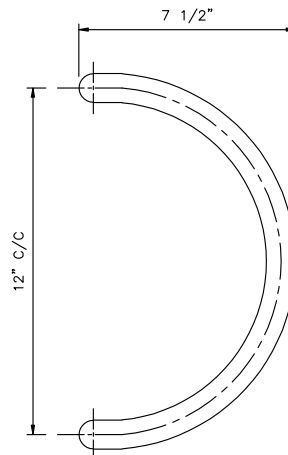

# GSH 169 "C" SHAPE PULL 12" C/C

GallerySpecialty.com  
1.800.267.1236

- Brass, Bronze, Stainless Steel, and Aluminum
- Screws for 1-3/4" Door Included
- C3, C4, C9, C10, C10B, C14, C15, C26, C26D, C28, and C32D

GSH	NAME	DIA. A
169-1	169 SERIES	3/4"
169-2	169 SERIES	1"
169-3	169 SERIES	1.25"