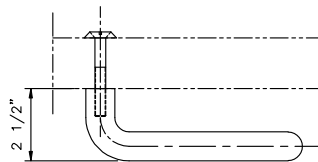

# GSH 169 "C" SHAPE PULL 12" C/C

GallerySpecialty.com  
1.800.267.1236

- Brass, Bronze, Stainless Steel, and Aluminum
- Screws for 1-3/4" Door Included
- C3, C4, C9, C10, C10B, C14, C15, C26, C26D, C28, and C32D

GSH	NAME	DIA. A
169-1	169 SERIES	3/4"
169-2	169 SERIES	1"
169-3	169 SERIES	1.25"