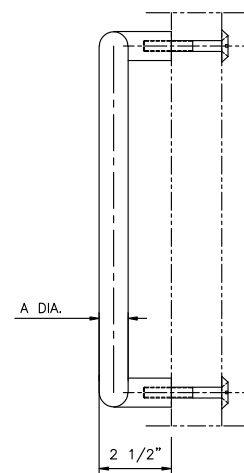

# GSH 169 "C" SHAPE PULL 12" C/C

GallerySpecialty.com  
1.800.267.1236

- Brass, Bronze, Stainless Steel, and Aluminum
- Screws for 1-3/4" Door Included
- C3, C4, C9, C10, C10B, C14, C15, C26, C26D, C28, and C32D

GSH	NAME	DIA. A
169-1	169 SERIES	3/4"
169-2	169 SERIES	1"
169-3	169 SERIES	1.25"