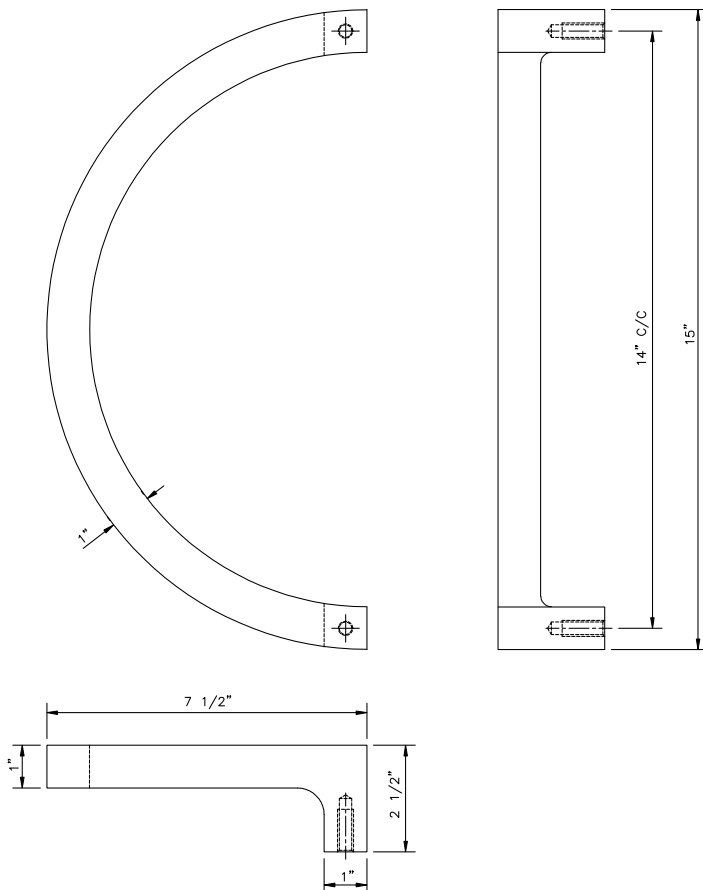

GSH 170 "C" SHAPE PULL 14" C/C

GallerySpecialty.com
1.800.267.1236

- Brass, Bronze, Stainless Steel, and Aluminum
- Screws for 1-3/4" Door Included
- C3, C4, C9, C10, C10B, C14, C15, C26, and C26D

676 Petrolia Road, Toronto, ON, Canada M3J 2V2
Tel: 416.667.9593 Fax: 416.667.0806
Email: info@galleryspecialty.com