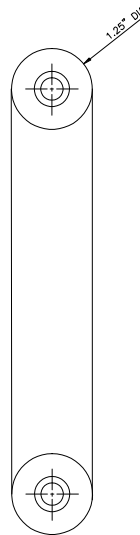

GSH 173 "C" SHAPE PULL 6 1/2" C/C

GallerySpecialty.com
1.800.267.1236

- Cast, Brass, Bronze, and Aluminum
- Fastners for 1-3/4" Door Included
- C3, C4, C9, C10, C10B, C14, C15, C26, C26D, and C28

676 Petrolia Road, Toronto, ON, Canada M3J 2V2
Tel: 416.667.9593 Fax: 416.667.0806
Email: info@galleryspecialty.com