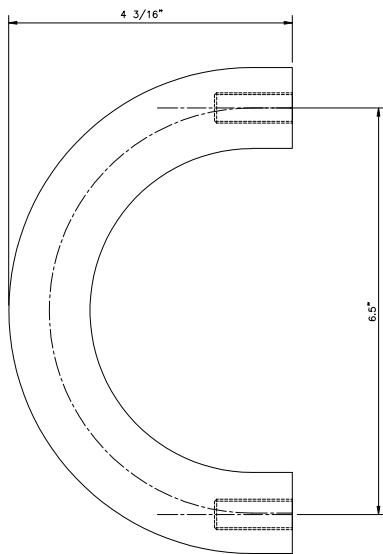

GSH 173 "C" SHAPE PULL 6 1/2" C/C

GallerySpecialty.com
1.800.267.1236

- Cast, Brass, Bronze, and Aluminum
- Fastners for 1-3/4" Door Included
- C3, C4, C9, C10, C10B, C14, C15, C26, C26D, and C28

676 Petrolia Road, Toronto, ON, Canada M3J 2V2
Tel: 416.667.9593 Fax: 416.667.0806
Email: info@galleryspecialty.com