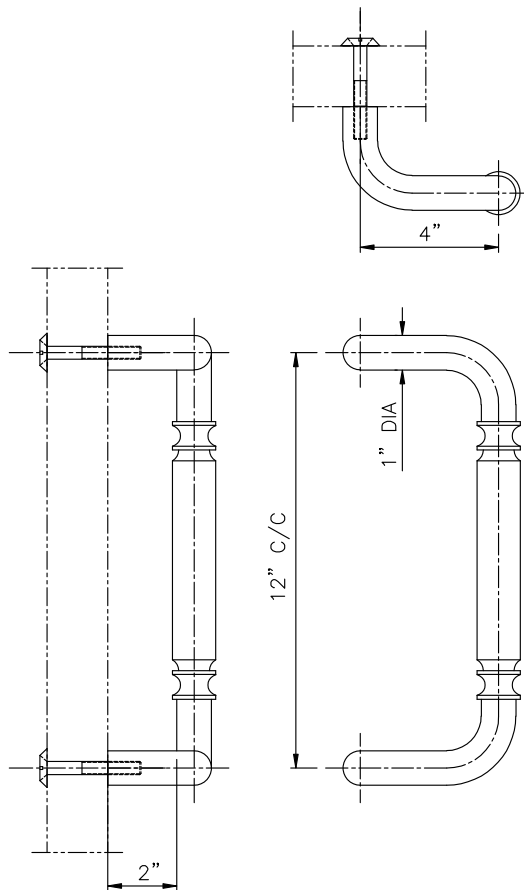

## GSH 181 OFFSET PULL 12" C/C

GallerySpecialty.com  
1.800.267.1236

- Brass or Bronze
- Fasteners for 1-3/4" Door Included
- C3, C4, C9, C10, C10B, C14, C15, C26, and C26D

676 Petrolia Road, Toronto, ON, Canada M3J 2V2  
Tel: 416.667.9593 Fax: 416.667.0806  
Email: [info@galleryspecialty.com](mailto:info@galleryspecialty.com)