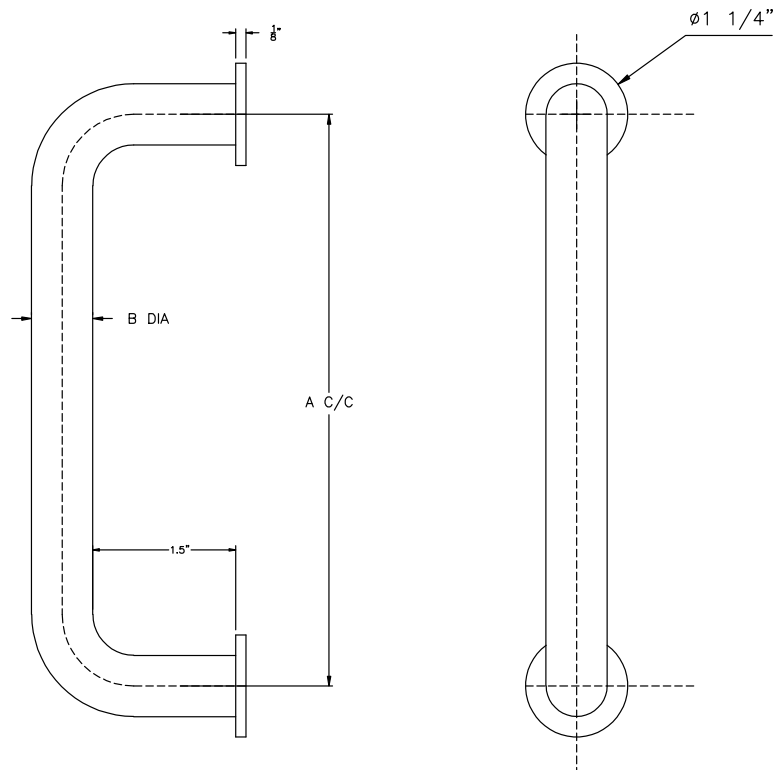

GSH 4107 7"-4109 9"-4112 12" C/W 1-1/4" WASHERS

GallerySpecialty.com
1.800.267.1236

- Wrought Brass, Bronze, Aluminum and Stainless Steel
- Fasteners for 1 3/4" Door provided
- C3, C4, C9, C10, C10B, C14, C15, C26, C26D, C28 and C32D
- 1=3/4" DIA
- 2=1" DIA
- 3=1-1/4" DIA
- 4=1-1/2" DIA