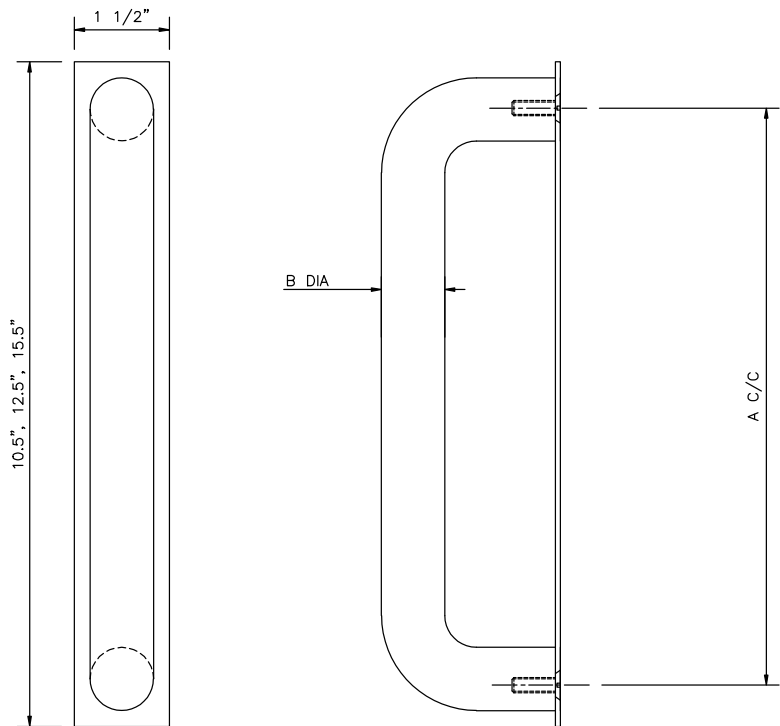

GSH 4307 7"-4309 9"-4312 12" C/W NARROW PLATE

GallerySpecialty.com
1.800.267.1236

- Wrought Brass, Bronze, Aluminum and Stainless Steel
- Fasteners for 1 3/4" Door provided
- C3, C4, C9, C10, C10B, C14, C15, C26, C26D, C28 and C32D
- 1=3/4" DIA
- 2=1" DIA
- 3=1-1/4" DIA
- 4=1-1/2" DIA