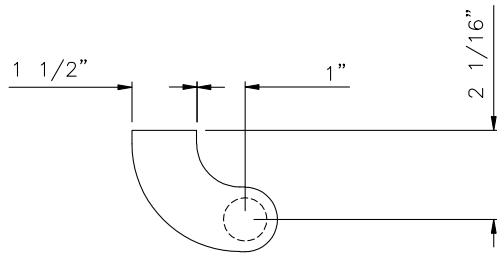

# GSH 6012 12" C/C STANDARD

GallerySpecialty.com  
1.800.267.1236

- Brass and Aluminum
- Fasteners for 1 3/4" Door provided
- C3, C4, C14, C26, C26D and C28

676 Petrolia Road, Toronto, ON, Canada M3J 2V2  
Tel: 416.667.9593 Fax: 416.667.0806  
Email: [info@galleryspecialty.com](mailto:info@galleryspecialty.com)