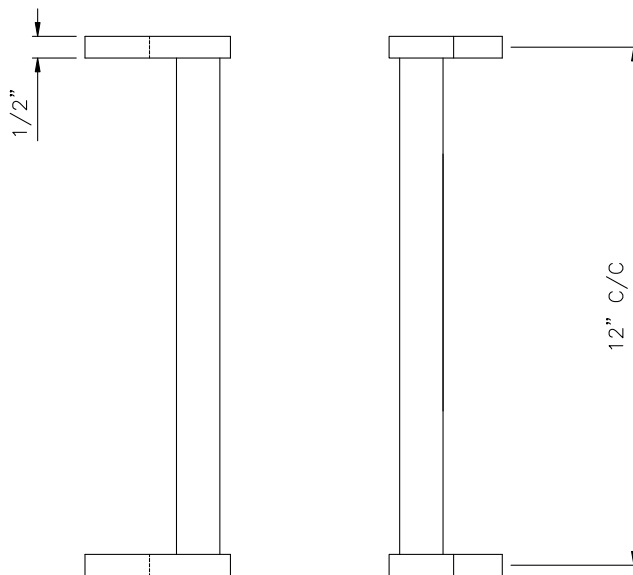

# GSH 6012 12" C/C STANDARD

GallerySpecialty.com  
1.800.267.1236

- Brass and Aluminum
- Fasteners for 1 3/4" Door provided
- C3, C4, C14, C26, C26D and C28

676 Petrolia Road, Toronto, ON, Canada M3J 2V2  
Tel: 416.667.9593 Fax: 416.667.0806  
Email: [info@galleryspecialty.com](mailto:info@galleryspecialty.com)