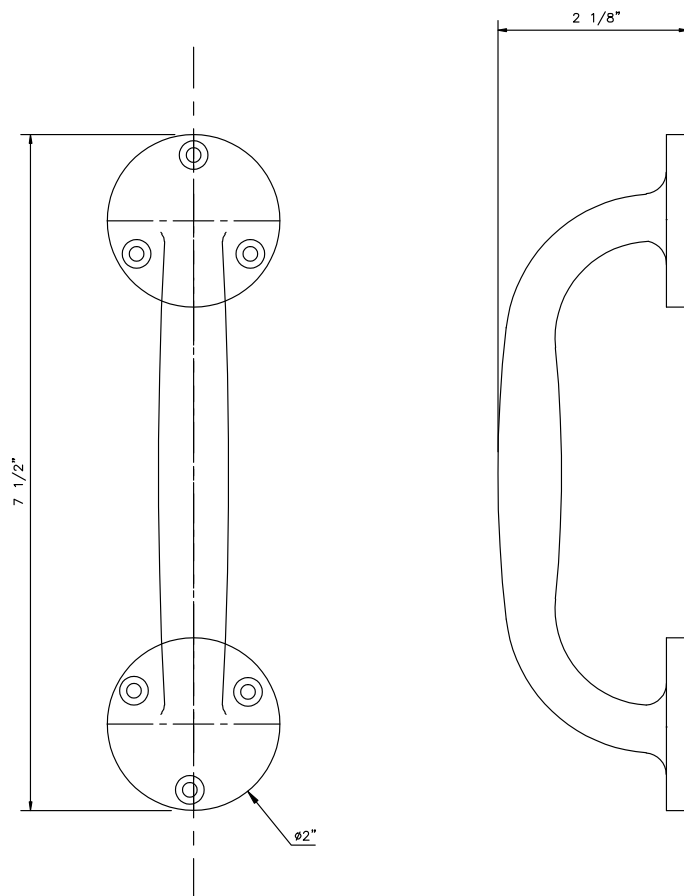

# GSH 900 CAST PULL 7 1/2" O/A

**Gallery™**  
specialty hardware ltd.

GallerySpecialty.com  
1.800.267.1236

- Cast Brass or Bronze
- Fasteners for Wood Door Provided
- C3, C4, C9, C10, C10B, C14, C15, C26, and C26D