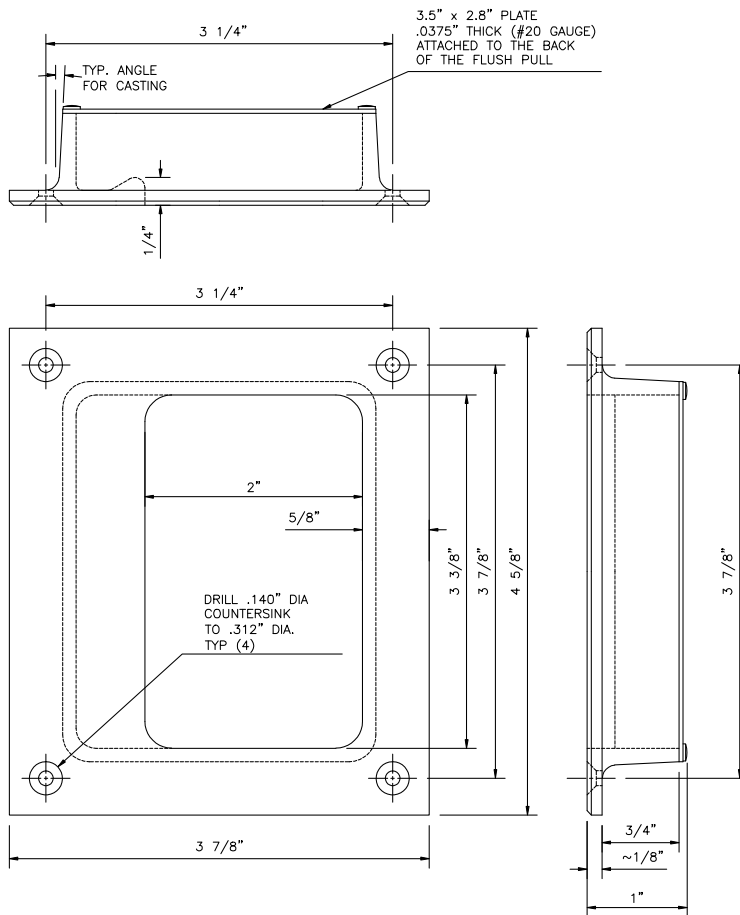

GSH 955 FLUSH PULL

GallerySpecialty.com
1.800.267.1236

- Cast Brass or Bronze
- Wood Screws Provided
- C3, C4, C9, C10, C10B, C14, C15, C26, and C26D

676 Petrolia Road, Toronto, ON, Canada M3J 2V2
Tel: 416.667.9593 Fax: 416.667.0806
Email: info@galleryspecialty.com