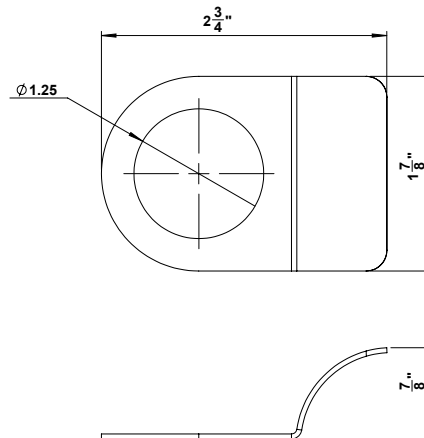

GSH 980 CYLINDER PULL 1 1/4" DIA HOLE

GallerySpecialty.com
1.800.267.1236

- Cast Brass and Bronze
- C3, C4, C9, C10, C10B, C14, C15, C26 and 26D

676 Petrolia Road, Toronto, ON, Canada M3J 2V2
Tel: 416.667.9593 Fax: 416.667.0806
Email: info@galleryspecialty.com