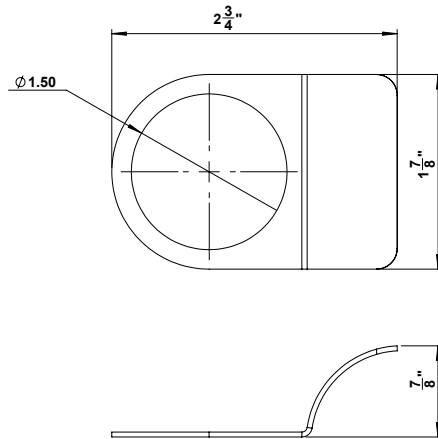

GSH 980B CYLINDER PULL 1 1/2" DIA HOLE

GallerySpecialty.com
1.800.267.1236

- Cast Brass and Bronze
- C3, C4, C9, C10, C10B, C14, C15, C26 and 26D

676 Petrolia Road, Toronto, ON, Canada M3J 2V2
Tel: 416.667.9593 Fax: 416.667.0806
Email: info@galleryspecialty.com