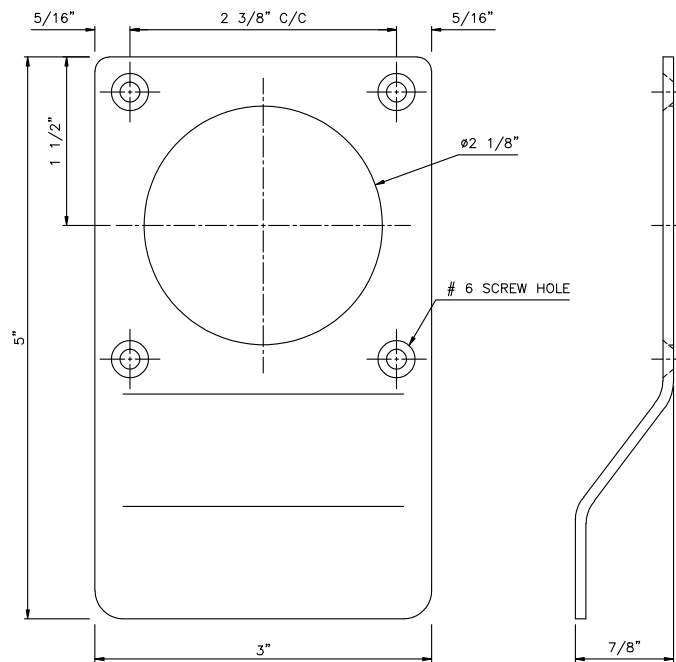

GSH 981 CYLINDER PULL 2 1/8" DIA HOLE

Gallery™
specialty hardware ltd.

GallerySpecialty.com
1.800.267.1236

- Wrought Brass, Bronze, Aluminum and Stainless
- C3, C4, C9, C10, C10B, C14, C15, C26, C26D, C28 and C32D