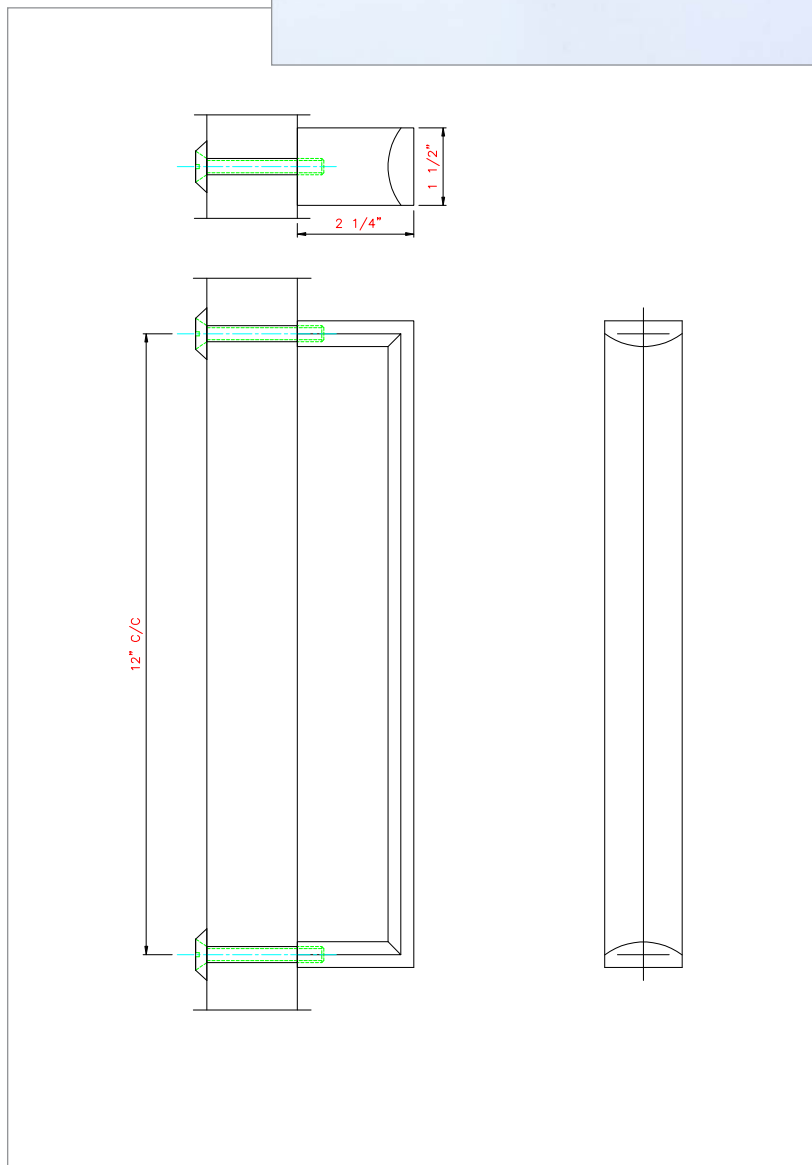

GSH AF-7 STRAIGHT PULL

GallerySpecialty.com
1.800.267.1236

- Brass, Bronze and Stainless Steel
- Flat or half round material available
- Screws for 1-3/4" Door Included
- C3, C4, C9, C10, C10B, C14, C15, C26, C26D, C32, and C32D