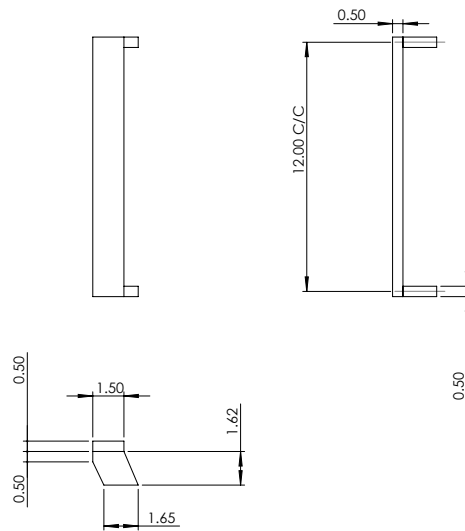

GSH AF-8 OFFSET PULL

GallerySpecialty.com
1.800.267.1236

- Brass, Bronze and Stainless Steel
- Screws for 1-3/4" Door Included
- C3, C4, C9, C10, C10B, C14, C15, C26, C26D, C32, and C32D

676 Petrolia Road, Toronto, ON, Canada M3J 2V2
Tel: 416.667.9593 Fax: 416.667.0806
Email: info@galleryspecialty.com