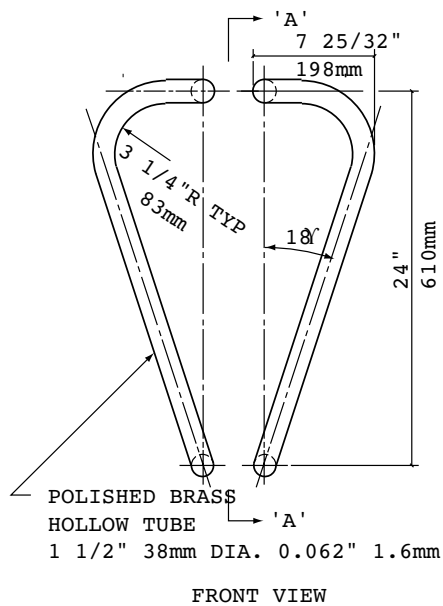

GSH 10871 OFFSET PULL

GallerySpecialty.com
1.800.267.1236

- Model no.: 10871
- Available in all B.H.M.A. and custom finishes
- Available size:
As shown only

676 Petrolia Road, Toronto, ON, Canada M3J 2V2
Tel: 416.667.9593 Fax: 416.667.0806
Email: info@galleryspecialty.com