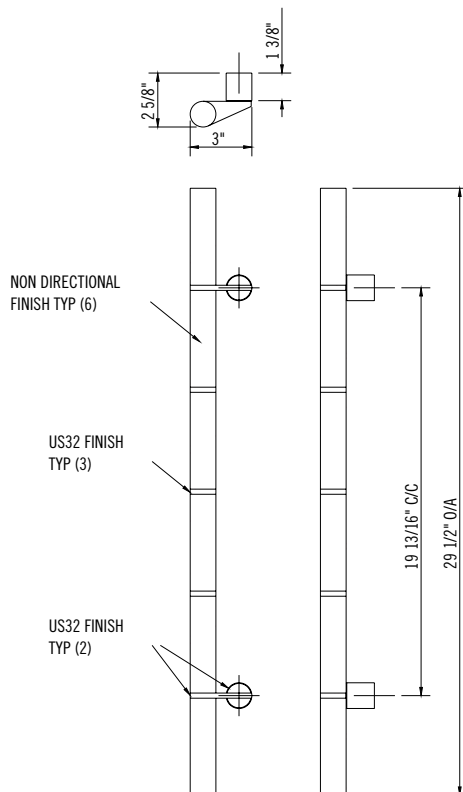

GSH 1189 CUSTOM DOOR PULL

GallerySpecialty.com
1.800.267.1236

- Model no.: 1189
- Available in all B.H.M.A. and custom finishes
- Available in custom sizes

676 Petrolia Road, Toronto, ON, Canada M3J 2V2
Tel: 416.667.9593 Fax: 416.667.0806
Email: info@galleryspecialty.com