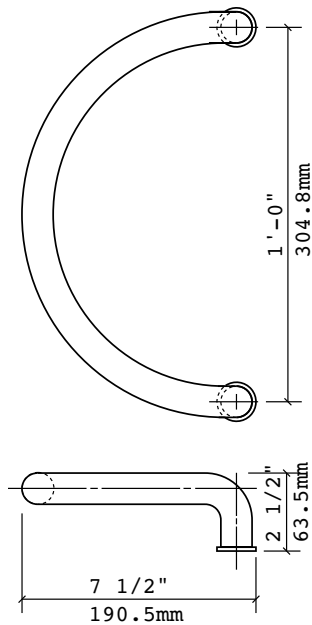

# GSH 169 12" C-SHAPE PULL

GallerySpecialty.com  
1.800.267.1236

- Model no.: 169
- Available in all B.H.M.A. and custom finishes
- 12 inches

676 Petrolia Road, Toronto, ON, Canada M3J 2V2  
Tel: 416.667.9593 Fax: 416.667.0806  
Email: [info@galleryspecialty.com](mailto:info@galleryspecialty.com)