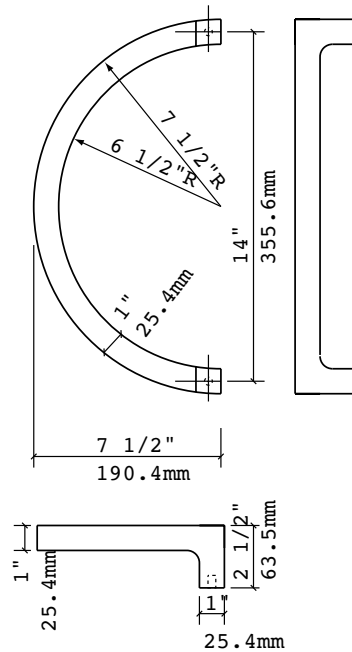

GSH 170 14" C-SHAPE PULL

Gallery™
specialty hardware ltd.

GallerySpecialty.com
1.800.267.1236

- Model no.: 170
- Available in all B.H.M.A. and custom finishes

676 Petrolia Road, Toronto, ON, Canada M3J 2V2
Tel: 416.667.9593 Fax: 416.667.0806
Email: info@galleryspecialty.com