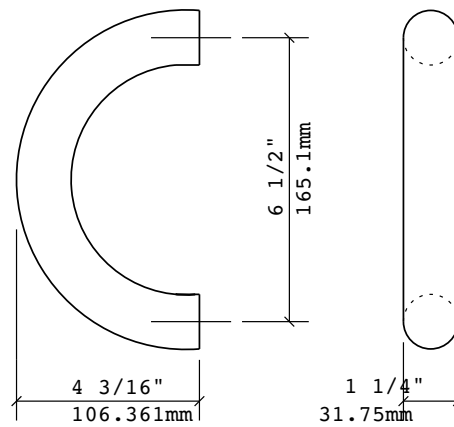

GSH 173 C-SHAPE PULL

Gallery™
specialty hardware ltd.

GallerySpecialty.com
1.800.267.1236

- Model no.: 173
- Available in all B.H.M.A. and custom finishes
- 6 1/2 inches

676 Petrolia Road, Toronto, ON, Canada M3J 2V2
Tel: 416.667.9593 Fax: 416.667.0806
Email: info@galleryspecialty.com