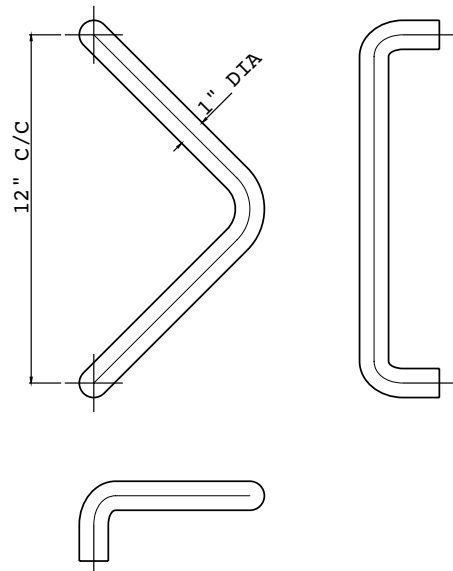

GSH 176 OFFSET PULL

Gallery™
specialty hardware ltd.

GallerySpecialty.com

1.800.267.1236

- Model no.: 176
- Available in all B.H.M.A. and custom finishes
- Available sizes:
 - 10, 12 inches centre to centre
 - 254, 305 millimetres centre to centre