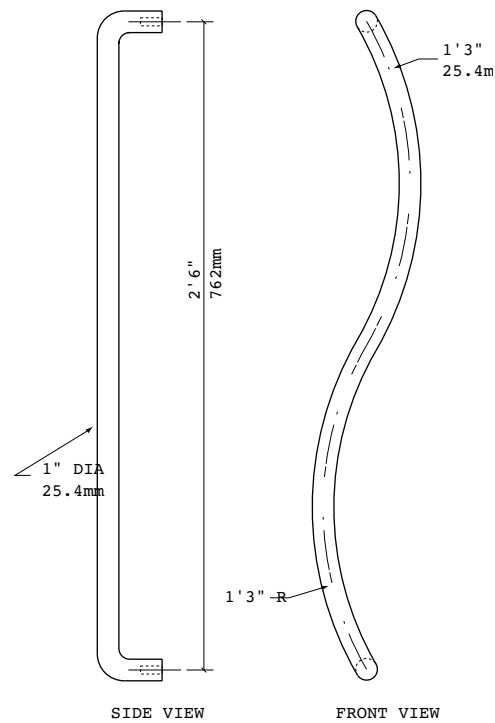

GSH 178 S-SHAPED PULL

Gallery™
specialty hardware ltd.

GallerySpecialty.com
1.800.267.1236

- Model no. 178
- Available in all B.H.M.A. and custom finishes
- Available size:
30 inches
762 millimetres

676 Petrolia Road, Toronto, ON, Canada M3J 2V2
Tel: 416.667.9593 Fax: 416.667.0806
Email: info@galleryspecialty.com

All product specifications are subject to change. For the most updated product features, contact our customer service department Toll Free at 1.800.267.1236

©2019 Gallery Specialty Hardware Ltd.