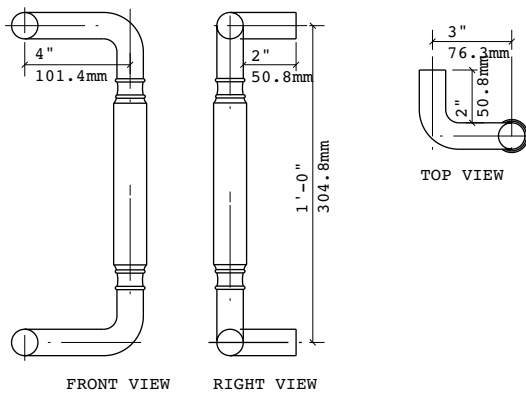

GSH 181 OFFSET PULL

GallerySpecialty.com
1.800.267.1236

- Model no.: 181
- Available in all B.H.M.A. and custom finishes
- Available sizes:
12, 16, 18 inches
305, 406.4, 457.2 millimetres

676 Petrolia Road, Toronto, ON, Canada M3J 2V2
Tel: 416.667.9593 Fax: 416.667.0806
Email: info@galleryspecialty.com