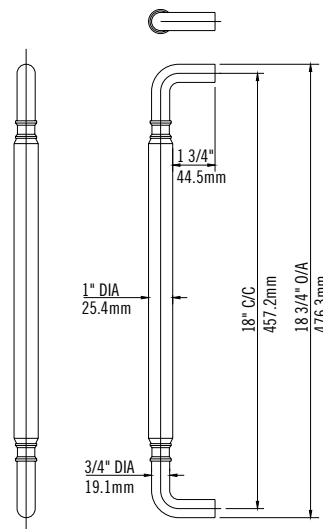

# GSH 181BSTRAIGHT PULL

Gallery™  
specialty hardware ltd.

GallerySpecialty.com  
1.800.267.1236

- Model no.: 181 B
- Available in all B.H.M.A. and custom finishes
- Available sizes:  
12, 16, 18 inches  
305, 406, 457 millimetres