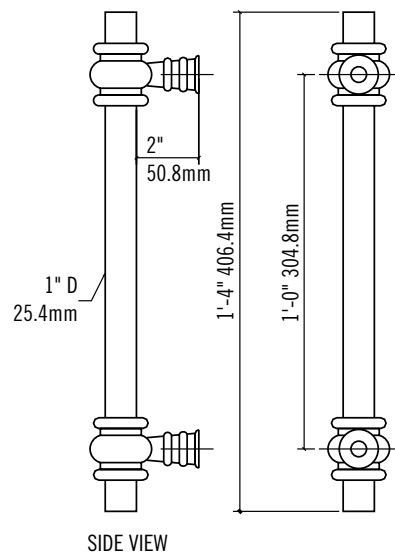

# GSH 371 STRAIGHT PULL

Gallery™  
specialty hardware ltd.

GallerySpecialty.com  
1.800.267.1236

- Model no. 371
- Available in all B.H.M.A. and custom finishes
- Available size:  
12, 18, 24 inches  
305, 457, 610 millimetres