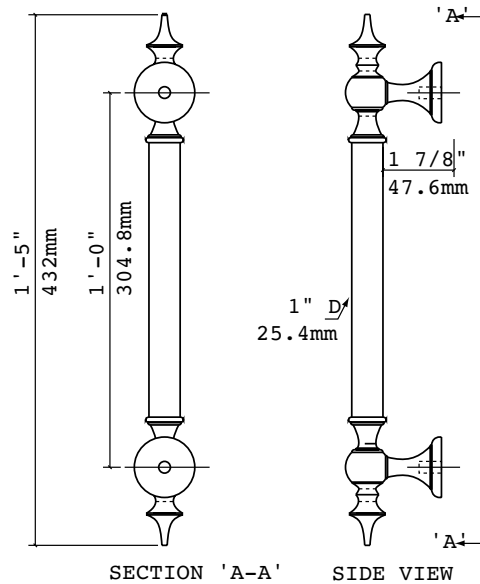

## GSH 372 PULL (POINTED ENDS)

Gallery™  
specialty hardware ltd.

GallerySpecialty.com

1.800.267.1236

- Model no.: 372
- Available in all B.H.M.A. and custom finishes
- Available in size:  
12, 18, 24 inches  
305, 457, 610 millimetres