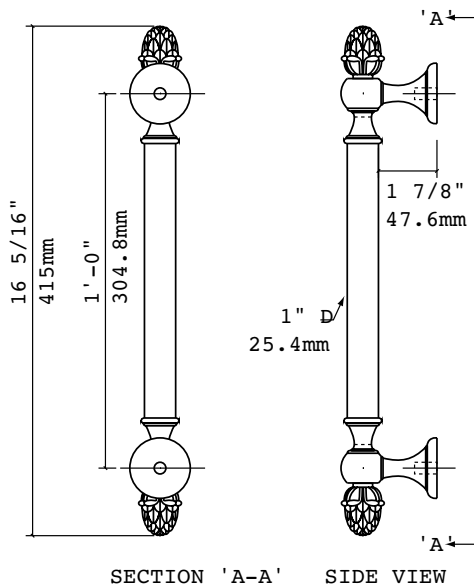

GSH 373 PULL (ACORN ENDS)

Gallery™
specialty hardware ltd.

GallerySpecialty.com
1.800.267.1236

- Model no.: 373
- Available in all B.H.M.A. and custom finishes
- Available in size:
12, 18, 24 inches
305, 457, 610 millimetres